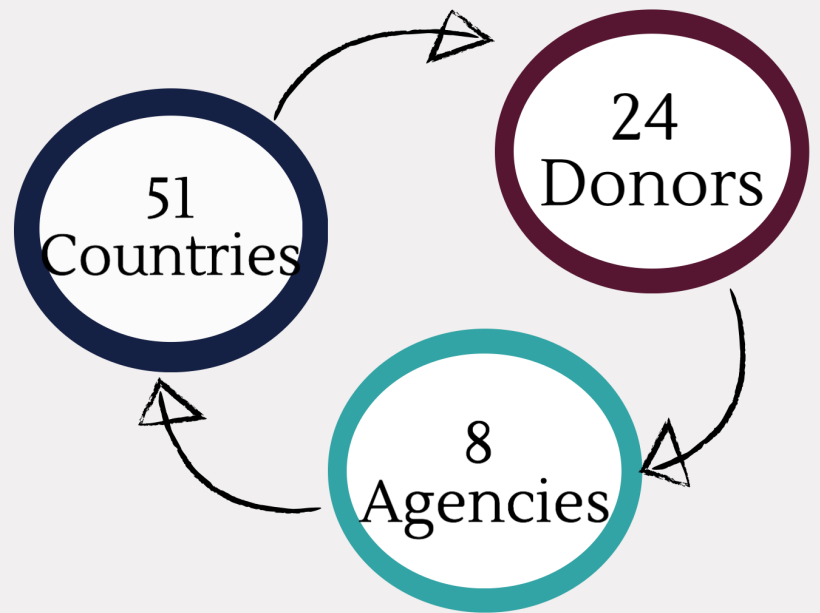

Enhanced Integrated Framework

Trade for LDC development

EIF Partnership

The EIF is the only Aid for Trade program exclusively designed for the Least Developed Countries (LDCs).

The EIF works on the trade-related challenges of the world's poorest countries, helping them leverage trade for growth and poverty reduction.

The EIF Partnership supported 149 projects totaling over US\$ 200 million.

How it works

Institutional Capacity Building

Integrate trade and strengthen institutional capacities for country leading its own trade and development agenda

Diagnostic Trade Integration Study (DTIS)

Identify country's biggest constraints to trade, prioritize action to address them and harmonise efforts to provide trade-related support

Productive Capacity Building