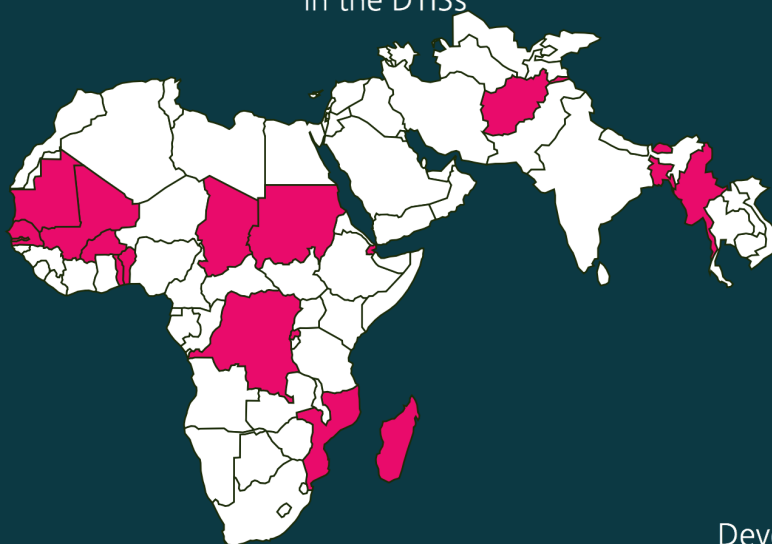

DRC

Modernize and harmonize legal and regulatory framework for ICT sector

If you wish to find out more about the EIF, visit our website or connect with us on Twitter

www.enhancedif.org

@EIF4LDCs